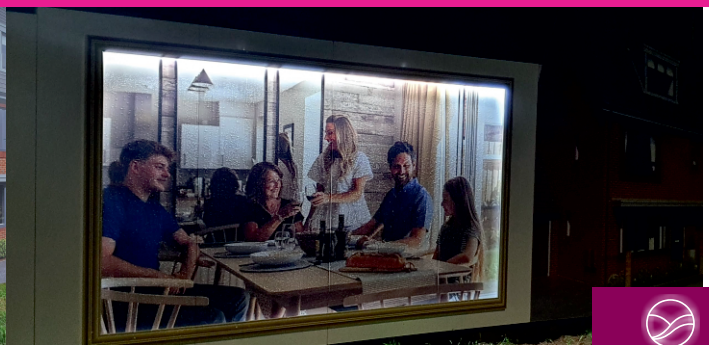

Call us today
to discuss your
next project
**01626
337337**

Riverworks, Quay
Luxury development
of 3 & 4 bedroom
homes
NOW SELLING
01626 337337
baysidegraphics.co.uk